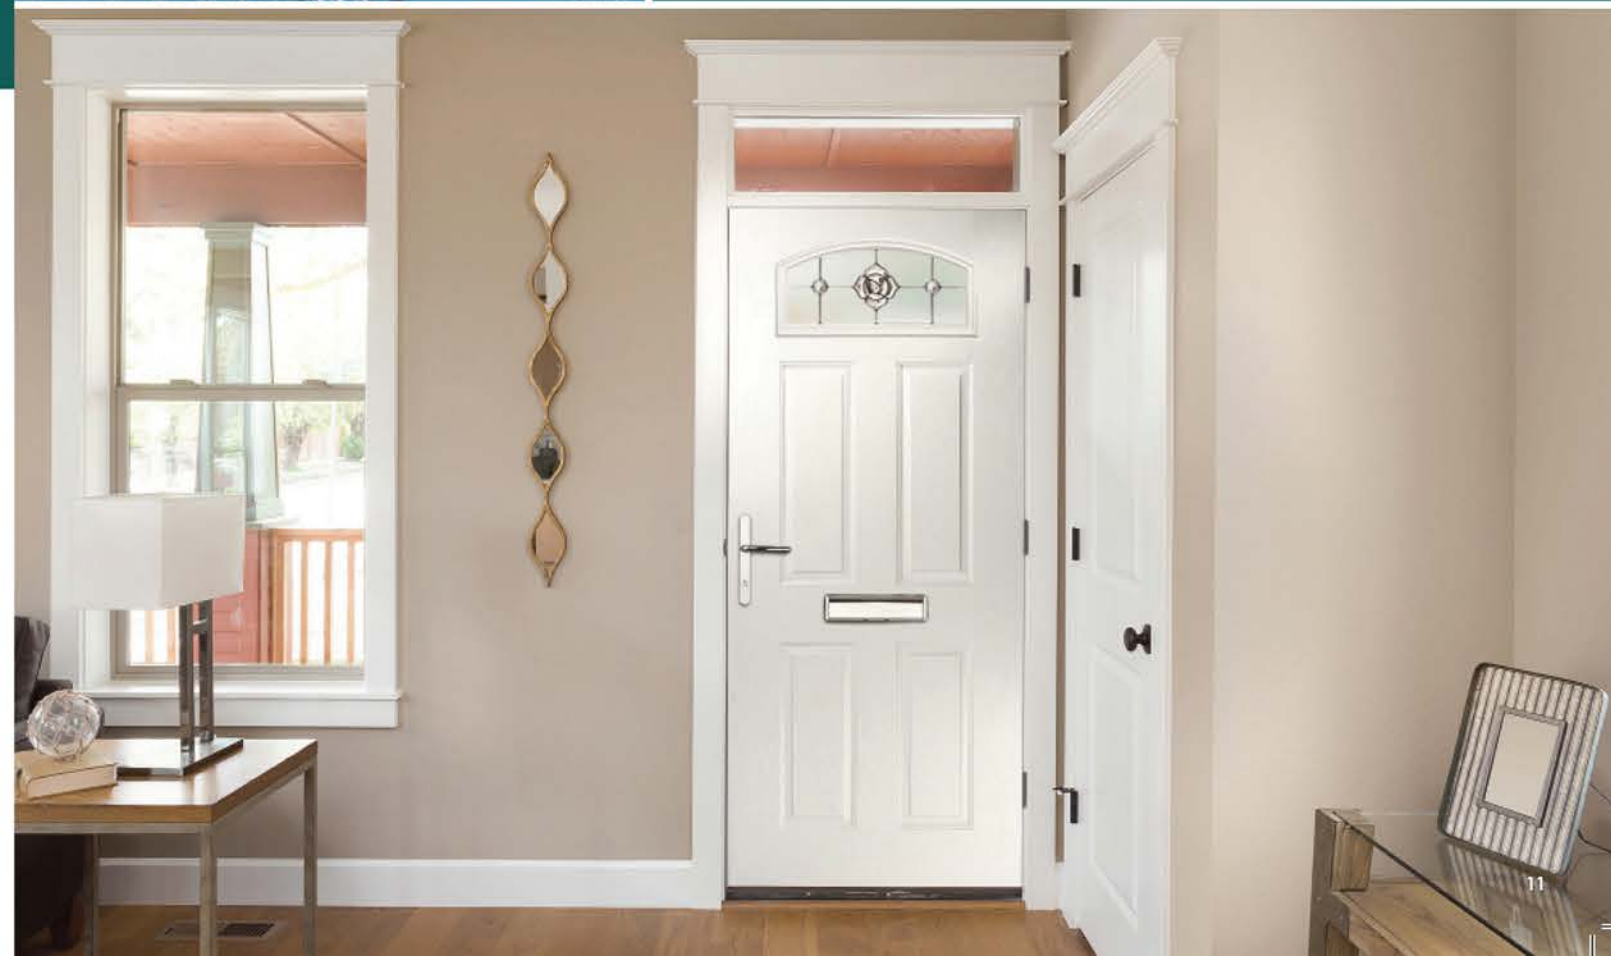

FEATURE IMAGE | Door Colour: White | Decorative Glass: Crystal Flowers