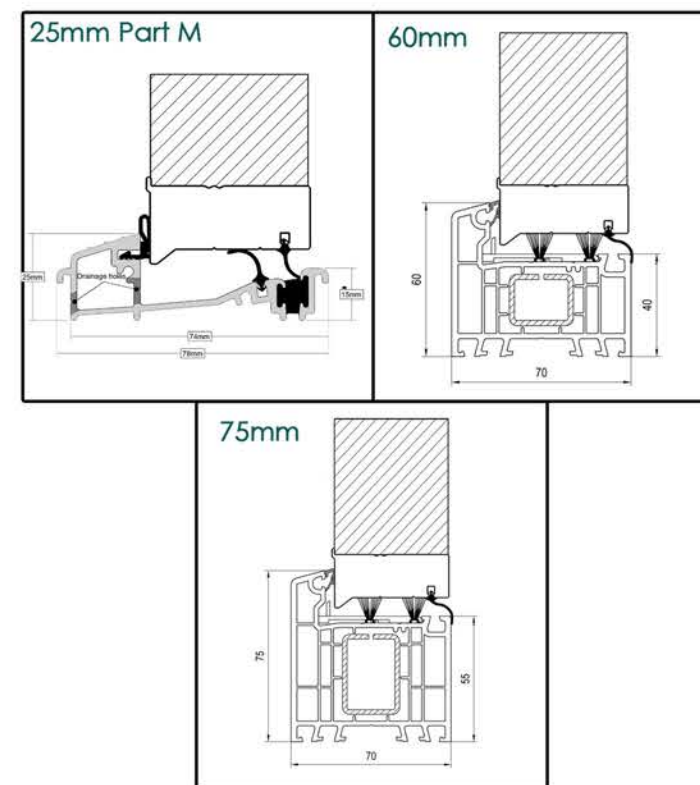

Thresholds.

Ecodoor offer 3 threshold profile options to suit your requirements; 25mm Part M, 60mm & 75mm (see below)

Care and Maintenance

To keep your door in great condition, there is minimal requirement for maintenance. Frequency may depend on surrounding conditions such as a coastal locations or nearby industrial activities.