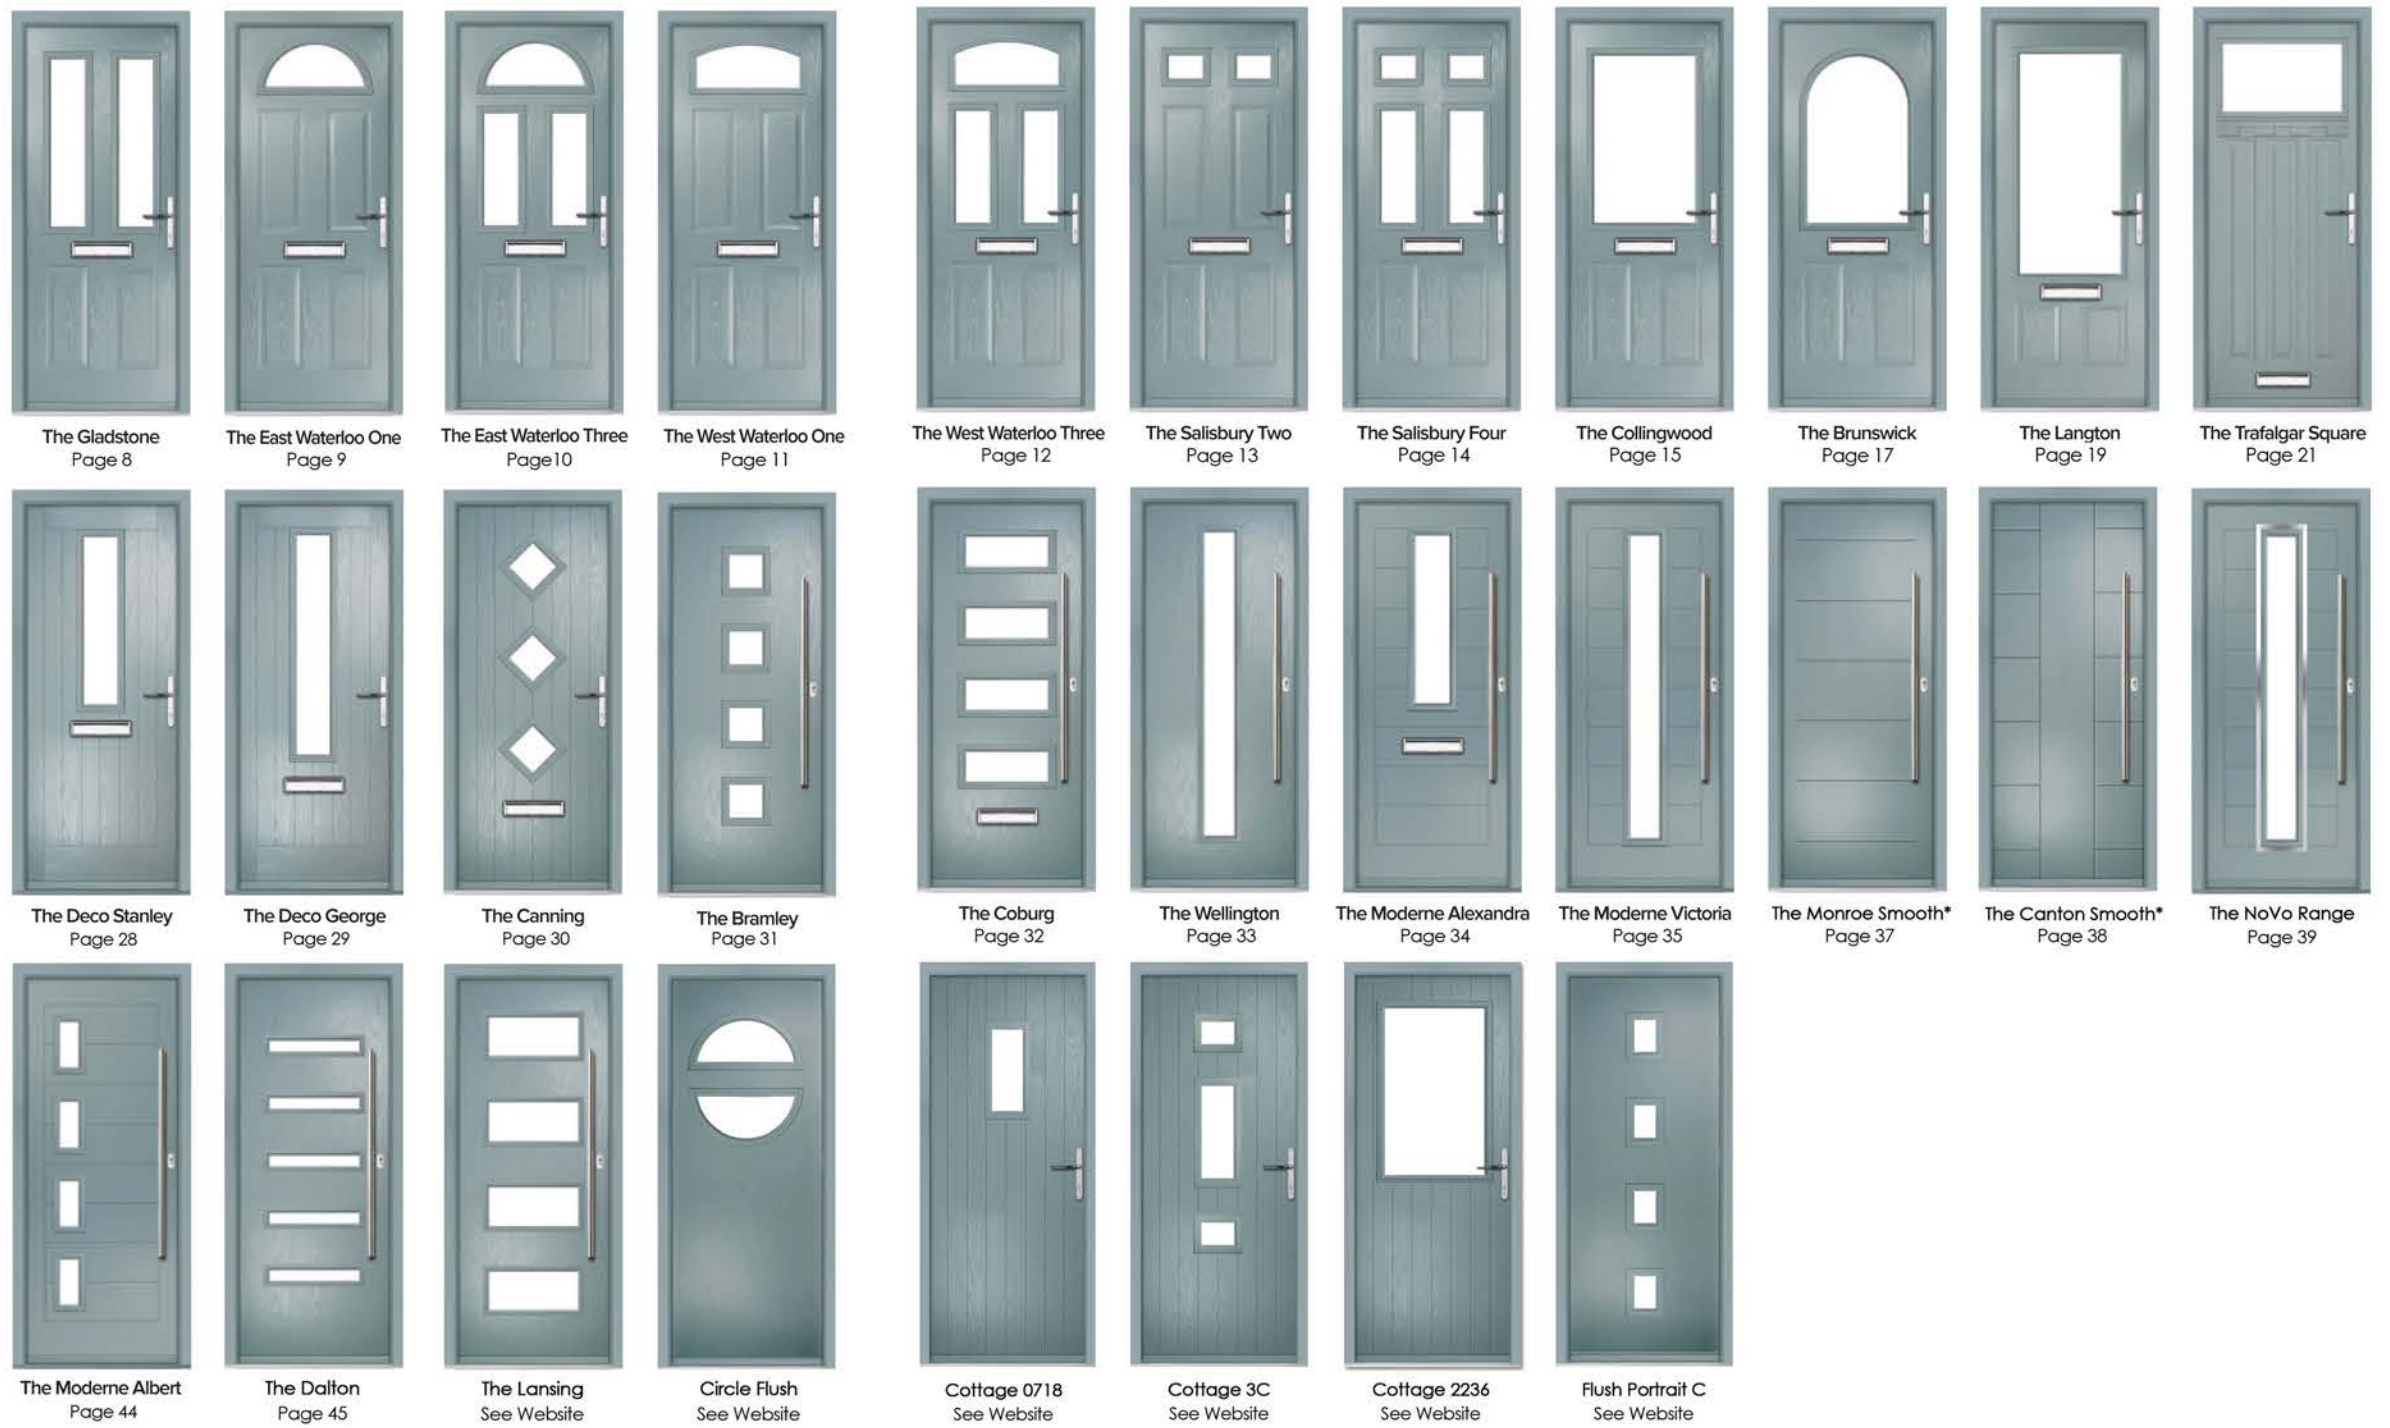

ESCUTCHEONS & PULLS ROUND

PULL ESCUTCHEON

Door Styles & Colours

With a vast selection of styles, an infinite choice of colours to choose from and even more online, our range of Contemporary and Traditional door designs feature smooth or woodgrain finishes. Coupled with our TriSYS®, ZEEL® or Spotlights® glazing frames, you are sure to find the perfect match to your home.